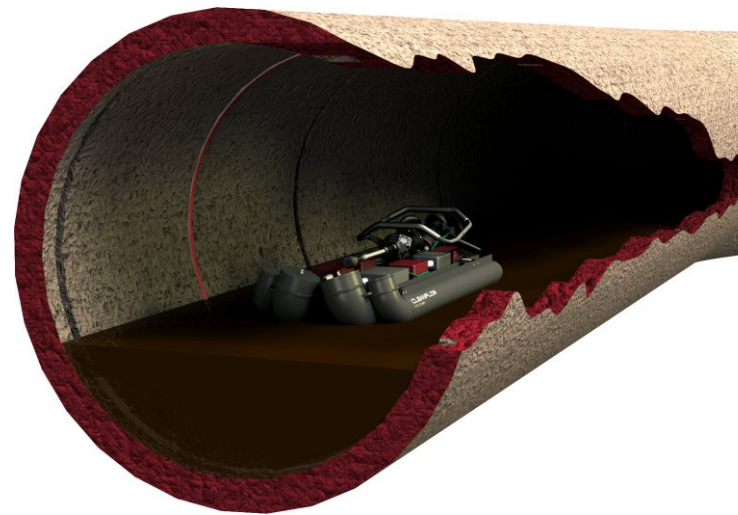

Drain Surgeons

Your First Aid for Blocked Drains

HD Profiler System

***“Why Walk Through... When You Can Float Through...
Continuous Inspections up to 3 kms”***

Drain Surgeons are industry leaders in 'large bore' pipeline investigations.

Using state of the art laser, sonar and high definition CCTV profiling systems.

Our detailed reporting will provide the following:

- Corrosion Levels
- Debris Levels
- Pipe Integrity
- Accurate Pipe Measurements